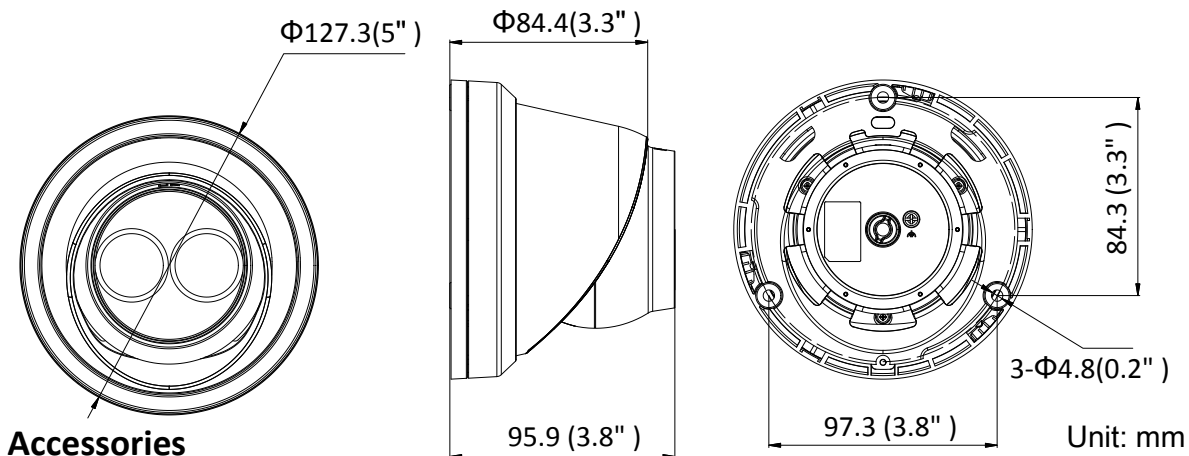

Image Settings	Rotate mode, saturation, brightness, contrast, sharpness adjustable by client software or web browser
Target Cropping	No
Day/Night Switch	Day/Night/Auto/Schedule
Network	
Network Storage	Support Micro SD/SDHC/SDXC card (128G), local storage and NAS (NFS,SMB/CIFS), ANR
Alarm Trigger	Motion detection, video tampering, network disconnected, IP address conflict, illegal login, HDD full, HDD error
Protocols	TCP/IP, ICMP, HTTP, HTTPS, FTP, DHCP, DNS, DDNS, RTP, RTSP, RTCP, PPPoE, NTP, UPnP, SMTP, SNMP, IGMP, 802.1X, QoS, IPv6, Bonjour
General Function	One-key reset, anti-flicker, three streams, heartbeat, mirror, password protection, privacy mask, watermark, IP address filter
Firmware Version	V5.5.51
API	ONVIF (PROFILE S, PROFILE G), ISAPI
Simultaneous Live View	Up to 6 channels
User/Host	Up to 32 users 3 levels: Administrator, Operator and User
Client	iVMS-4200, Hik-Connect, iVMS-5200
Web Browser	IE8+, Chrome 31.0-44, Firefox 30.0-51, Safari 8.0+
Interface	
Video Output	No
Communication Interface	1 RJ45 10M/100M self-adaptive Ethernet port
On-board Storage	Built-in microSD/SDHC/SDXC slot, up to 128 GB
SVC	H.264 and H.265 encoding support
Reset Button	Yes
General	
Operating Conditions	-30 °C to +60 °C (-22 °F to +140 °F), Humidity 95% or less (non-condensing)
Power Supply	12 VDC ± 25%, Φ 5.5mm coaxial power plug PoE(802.3af, class 3)
Power Consumption and Current	12 VDC, 0.5 A, max. 6.0 W PoE: (802.3af, 36V to 57V), 0.3 A to 0.2 A, max. 7.5 W
Protection Level	IP67
Material	Metal
Dimensions	Camera: Φ 127.3 × 95.9 mm (5" × 3.8") Package: 150 × 150 × 141 mm (5.9" × 5.9" × 5.6")
Weight	Camera: 620 g (1.4 lb.)

Available Model:

DS-2CD2383G0-I(2.8/4/6/8 mm)

Dimensions

Accessories

DS-1273ZJ-130-TRL
Wall Mount

1275ZJ-SUS
Vertical Pole Mount

DS-1276ZJ-SUS
Corner Mount

DS-1280ZJ-M
Junction Box